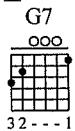

Guitar Chord Arpegio

Moderate ♩ = 120

① C7M Am7

Dm7 G7 C7M

10

② C7M Am7 Dm7 G7

↑
 7のハイポジションを左手で押さえる

C7M