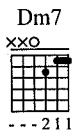

Guitar Chord Arpegio

Moderate ♩ = 120

① C7M Am7

Dm7 G7 C7M

10

② C7M Am7 Dm7 G7

↑
 7のハイポジションを左手で押さえる

C7M