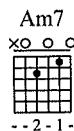

Guitar Chord Arpegio

Moderate ♩ = 120

① C7M Am7

Dm7 G7 C7M

10

② C7M Am7 Dm7 G7

↑
 7のハイポジションを左手で押さえる

C7M