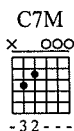

Guitar Chord Arpegio

Moderate ♩ = 120

① C7M Am7

Dm7 G7 C7M

10

② C7M Am7 Dm7 G7

↑
 7のハイポジションを左手で押さえる

C7M